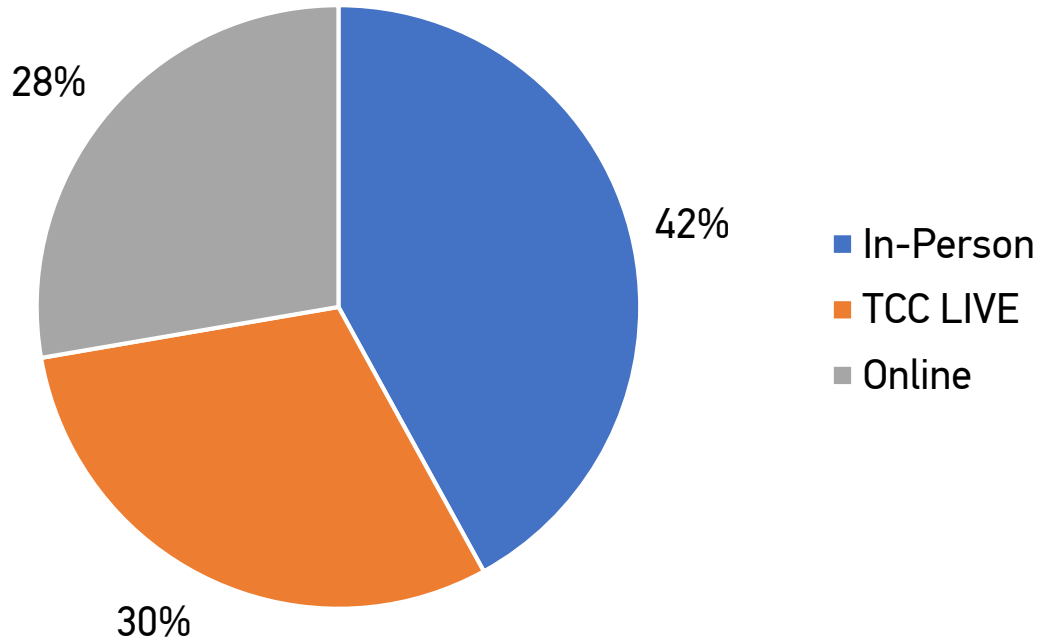

2021

TALLAHASSEE COMMUNITY COLLEGE

Student Survey Data

How satisfied are you with your overall experience with LIVE classes this semester?

2021

TALLAHASSEE COMMUNITY COLLEGE

Student Survey Data

What type of classes do you plan to enroll for Spring 2021?