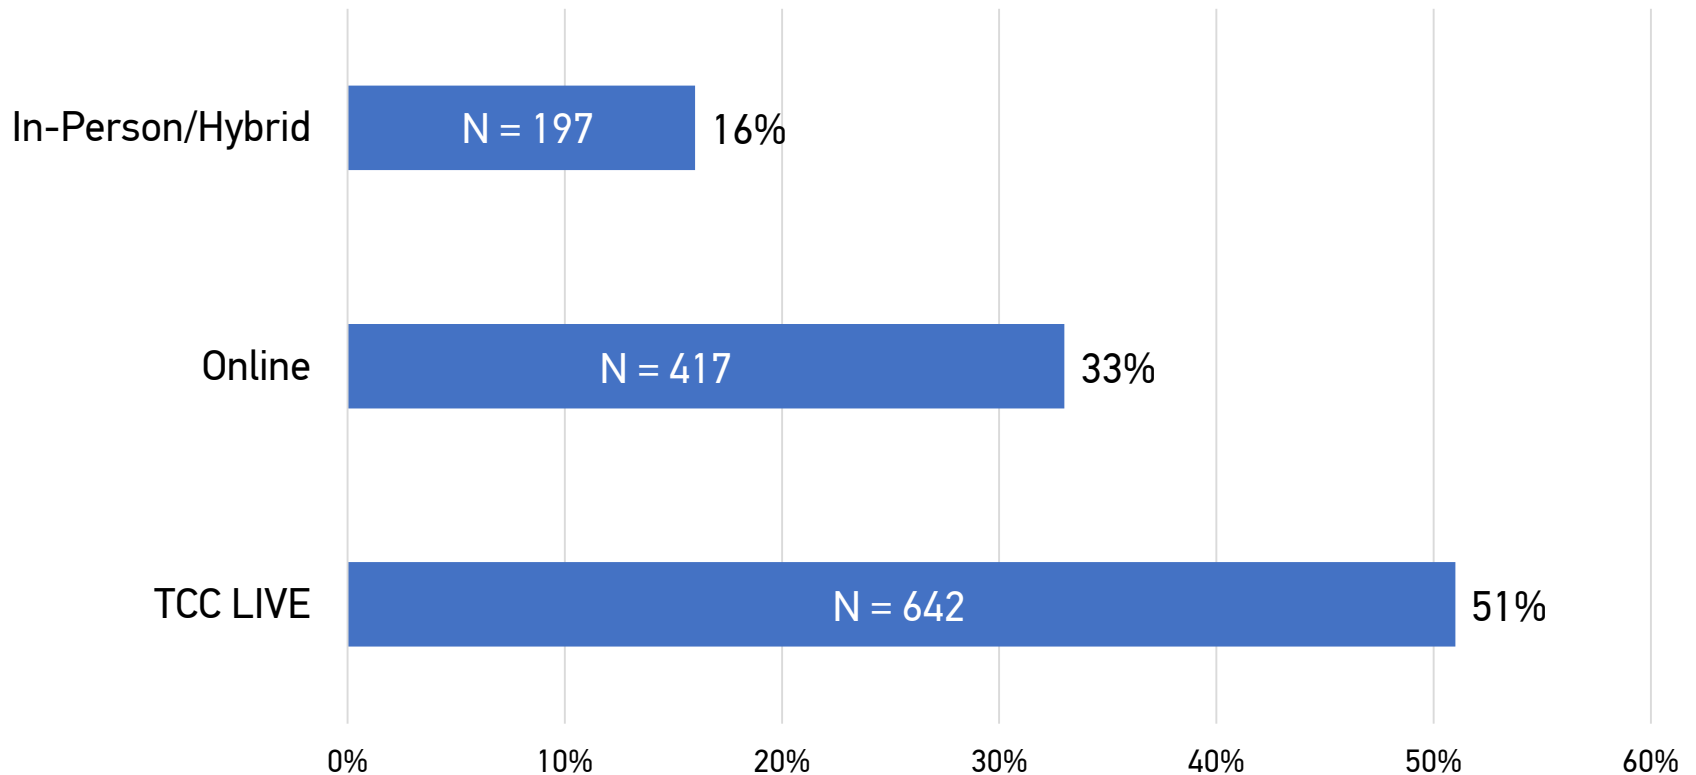

2021

TALLAHASSEE COMMUNITY COLLEGE

Spring 2021

What To Expect

2021

TALLAHASSEE COMMUNITY COLLEGE

Number and Percent of Class Sections by Instructional Modality: Spring 2021

N = 1,256