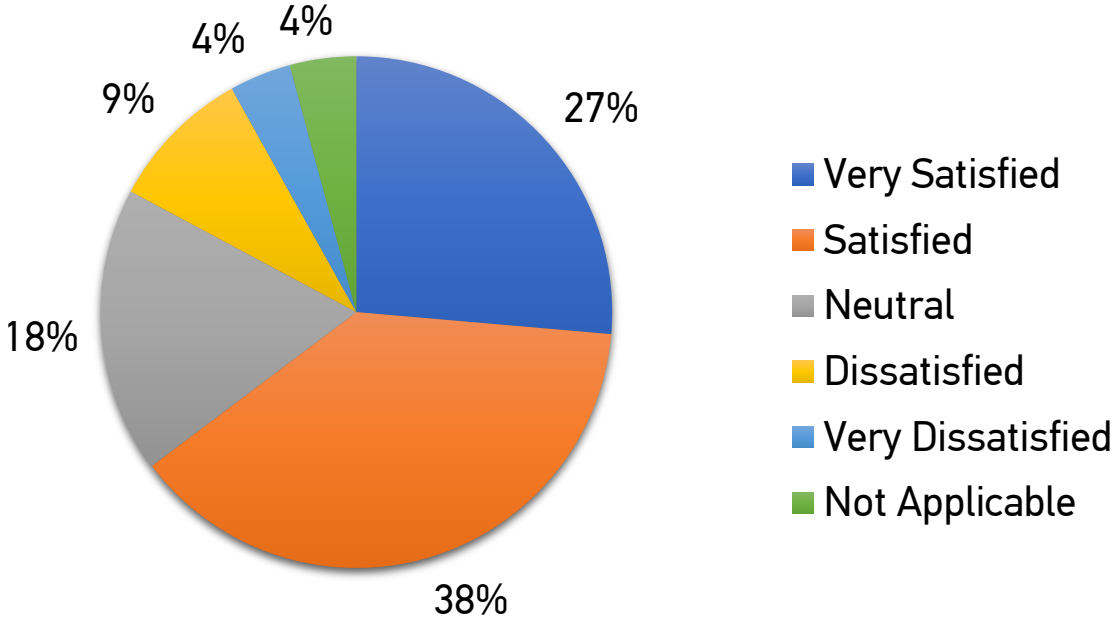

Student Survey Data

How satisfied are you with your overall experience with LIVE classes this semester?

2021

TALLAHASSEE COMMUNITY COLLEGE